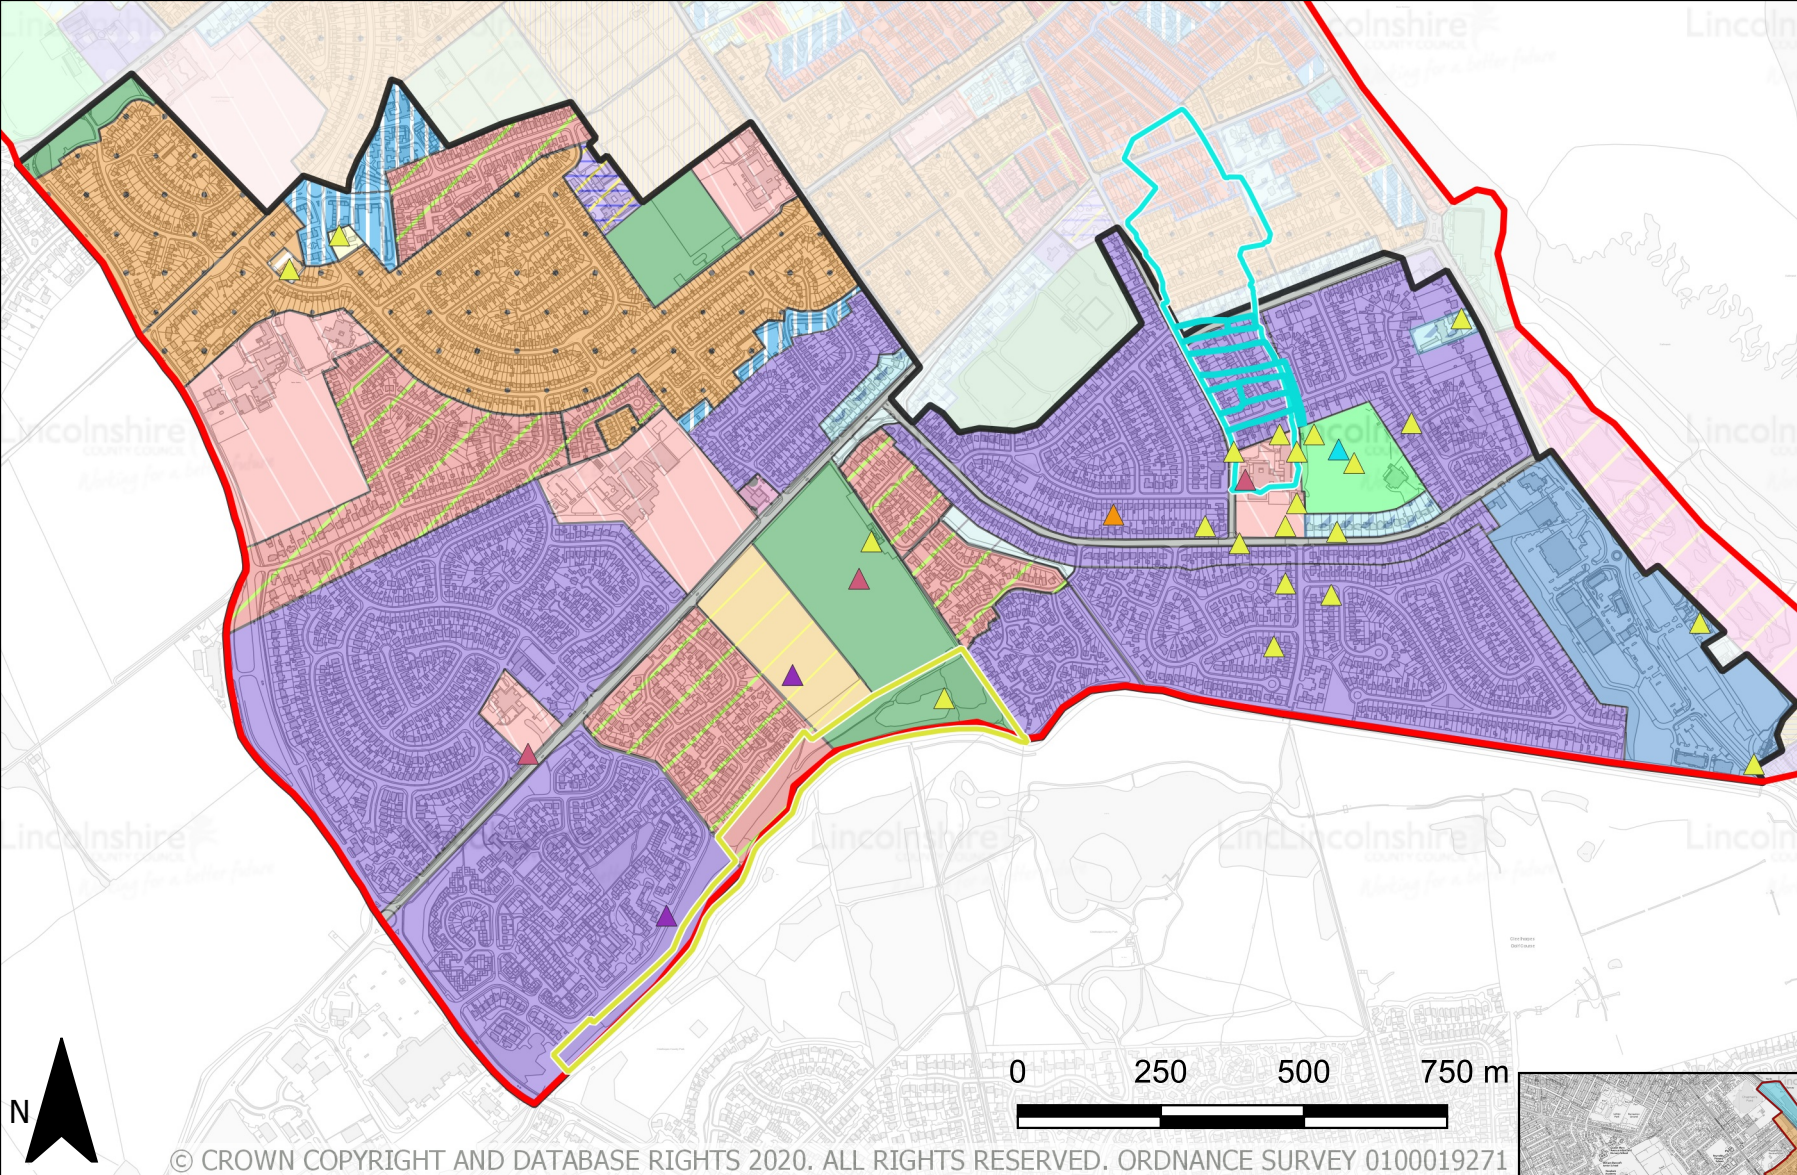

The Key contains all of the data which is kept in the Historic Environment Record (HER) and on the National Heritage List for England (NHLE). All are categorised to demonstrate date.

Monument Points, Lines and Polygons – Data held by the Historic Environment Record for Lincolnshire. Each item has a unique identifying number (i.e. MLI12345), which is used to hold as much information as is known about the monument.

Cleethorpes Historic Urban Character Areas
 Survey Boundary

- Key**
- Survey Boundary
 - Designated Heritage Assets**
 - Conservation Areas
 - Scheduled Monuments
 - Non-designated Heritage Assets**
 - Monument Point**
 - ▲ Prehistoric
 - ▲ Post-medieval
 - ▲ Modern
 - Monument Lines**
 - Medieval
 - Monument Polygons**
 - Medieval

Mill Road Conservation Area

Bradford Avenue Conservation Area

© CROWN COPYRIGHT AND DATABASE RIGHTS 2020. ALL RIGHTS RESERVED. ORDNANCE SURVEY 0100019271

Historic Urban Character Types within HUCA 6

- | | | |
|---|--|--|
| Allotments | Detached housing (21stC) | Park |
| Bungalows | Education | Road |
| Care home | Flats and apartments | Semi-detached housing (20thC) |
| Cemetery | Health centre | Terraced housing (20thC) |
| Civic centre, Hall | Manor | |
| Detached housing (20thC) | Other | |

Cleethorpes Historic Urban Character Areas

- Key**
- Survey Boundary
- Non-designated Heritage Assets**
- Monument Point**
- ▲ Prehistoric
 - ▲ Roman
 - ▲ Medieval
 - ▲ Post-medieval
 - ▲ Modern
- Monument Lines**
- Medieval
- Monument Polygons**
- Medieval
 - Modern