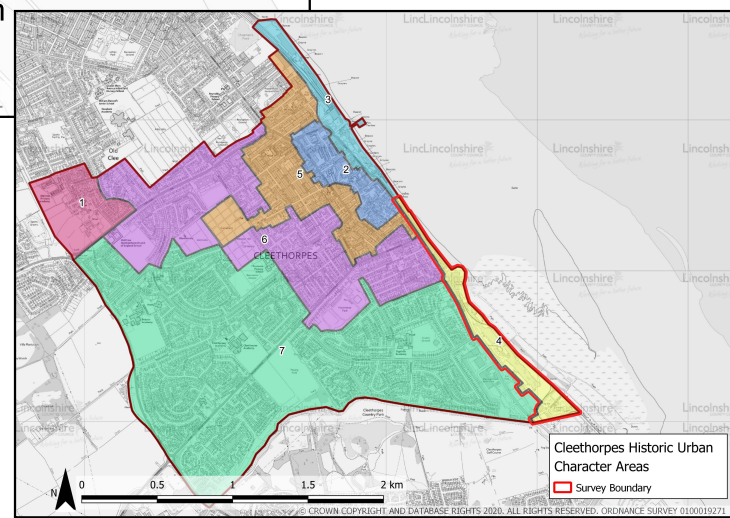

Cleethorpes Historic Urban Character Areas
 Survey Boundary