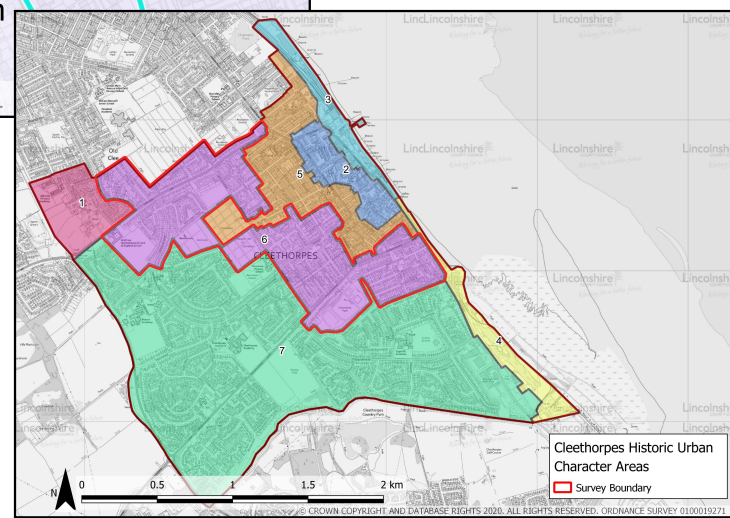

The Key contains all of the data which is kept in the Historic Environment Record (HER) and on the National Heritage List for England (NHLE). All are categorised to demonstrate date.

Monument Points, Lines and Polygons – Data held by the Historic Environment Record for Lincolnshire. Each item has a unique identifying number (i.e. MLI12345), which is used to hold as much information as is known about the monument.

Mill Road Conservation Area

Bradford Avenue Conservation Area

© CROWN COPYRIGHT AND DATABASE RIGHTS 2020. ALL RIGHTS RESERVED. ORDNANCE SURVEY 0100019271

Historic Urban Character Types within HUCA 6

- | | | |
|---|--|--|
| Allotments | Detached housing (21stC) | Park |
| Bungalows | Education | Road |
| Care home | Flats and apartments | Semi-detached housing (20thC) |
| Cemetery | Health centre | Terraced housing (20thC) |
| Civic centre, Hall | Manor | |
| Detached housing (20thC) | Other | |