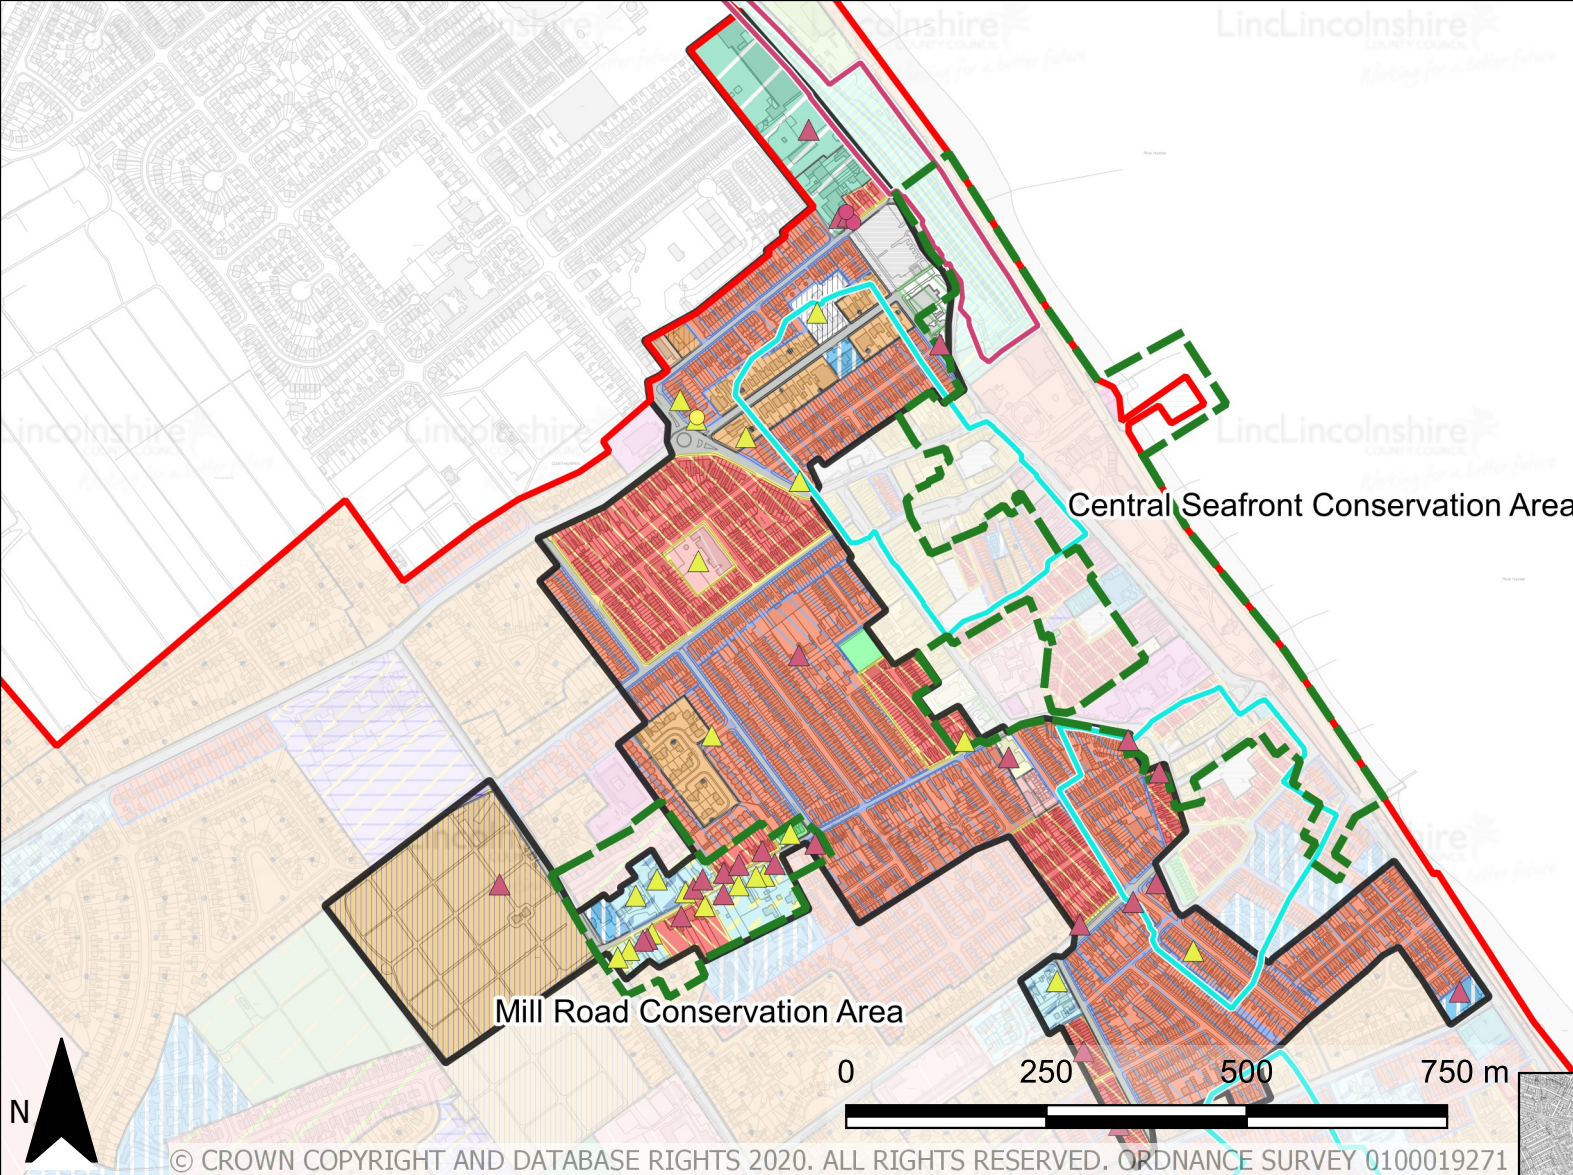

1. **Key**
2. Survey Boundary
   - **Designated Heritage Assets**
   - Conservation Areas
   - **Listed Buildings**
   - Post-medieval
   - Modern
   - **Non-designated Heritage Assets**
   - **Monument Point**
   - ▲ Post-medieval
   - ▲ Modern
   - **Monument Polygons**
   - Medieval
   - Post-medieval