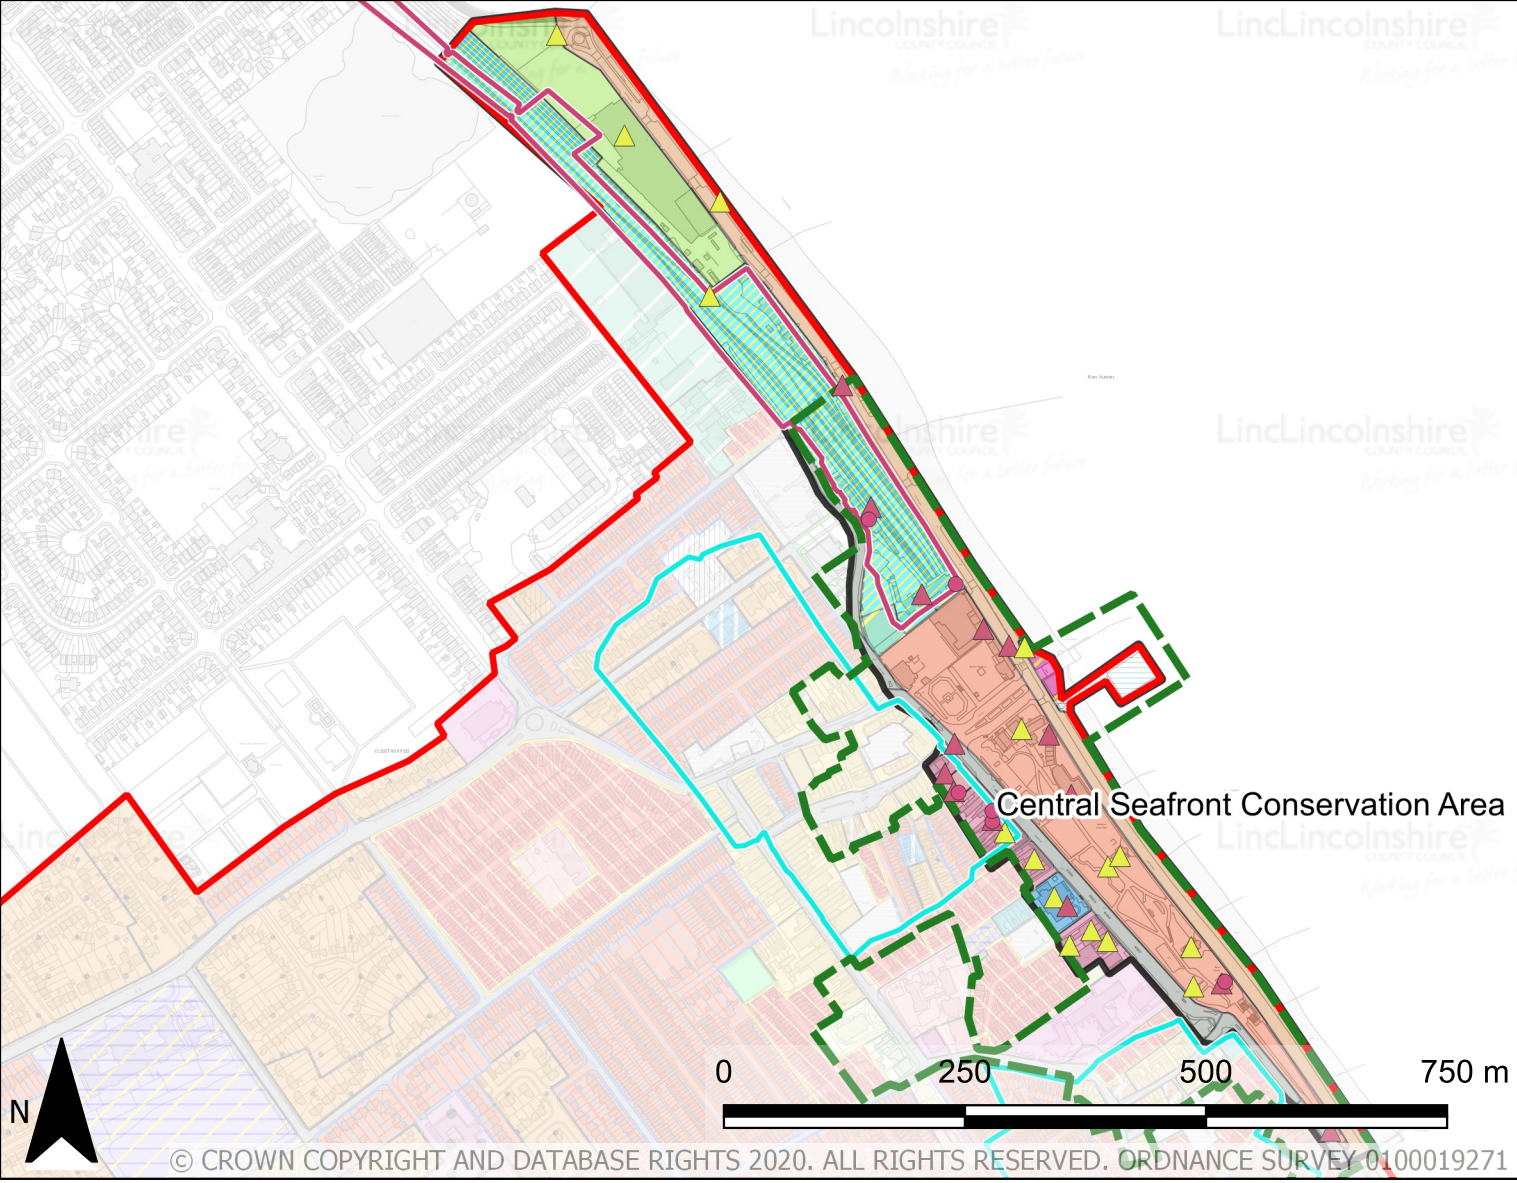

© CROWN COPYRIGHT AND DATABASE RIGHTS 2020. ALL RIGHTS RESERVED. ORDNANCE SURVEY 0100019271

1. ### Key
2. Survey Boundary
   - **Designated Heritage Assets**
   - Conservation Areas
   - **Listed Buildings**
   - Post-medieval
   - **Non-designated Heritage Assets**
   - **Monument Point**
   - ▲ Post-medieval
   - ▲ Modern
   - **Monument Polygons**
   - Medieval
   - Post-medieval

Historic Urban Character Types within HUCA 3

 Amusements	 Pier	 Shopping arcade
 Coastal recreation	 Promenade	 Tourist information
 Market	 Railway	 Waste ground
 Ornamental garden	 Road