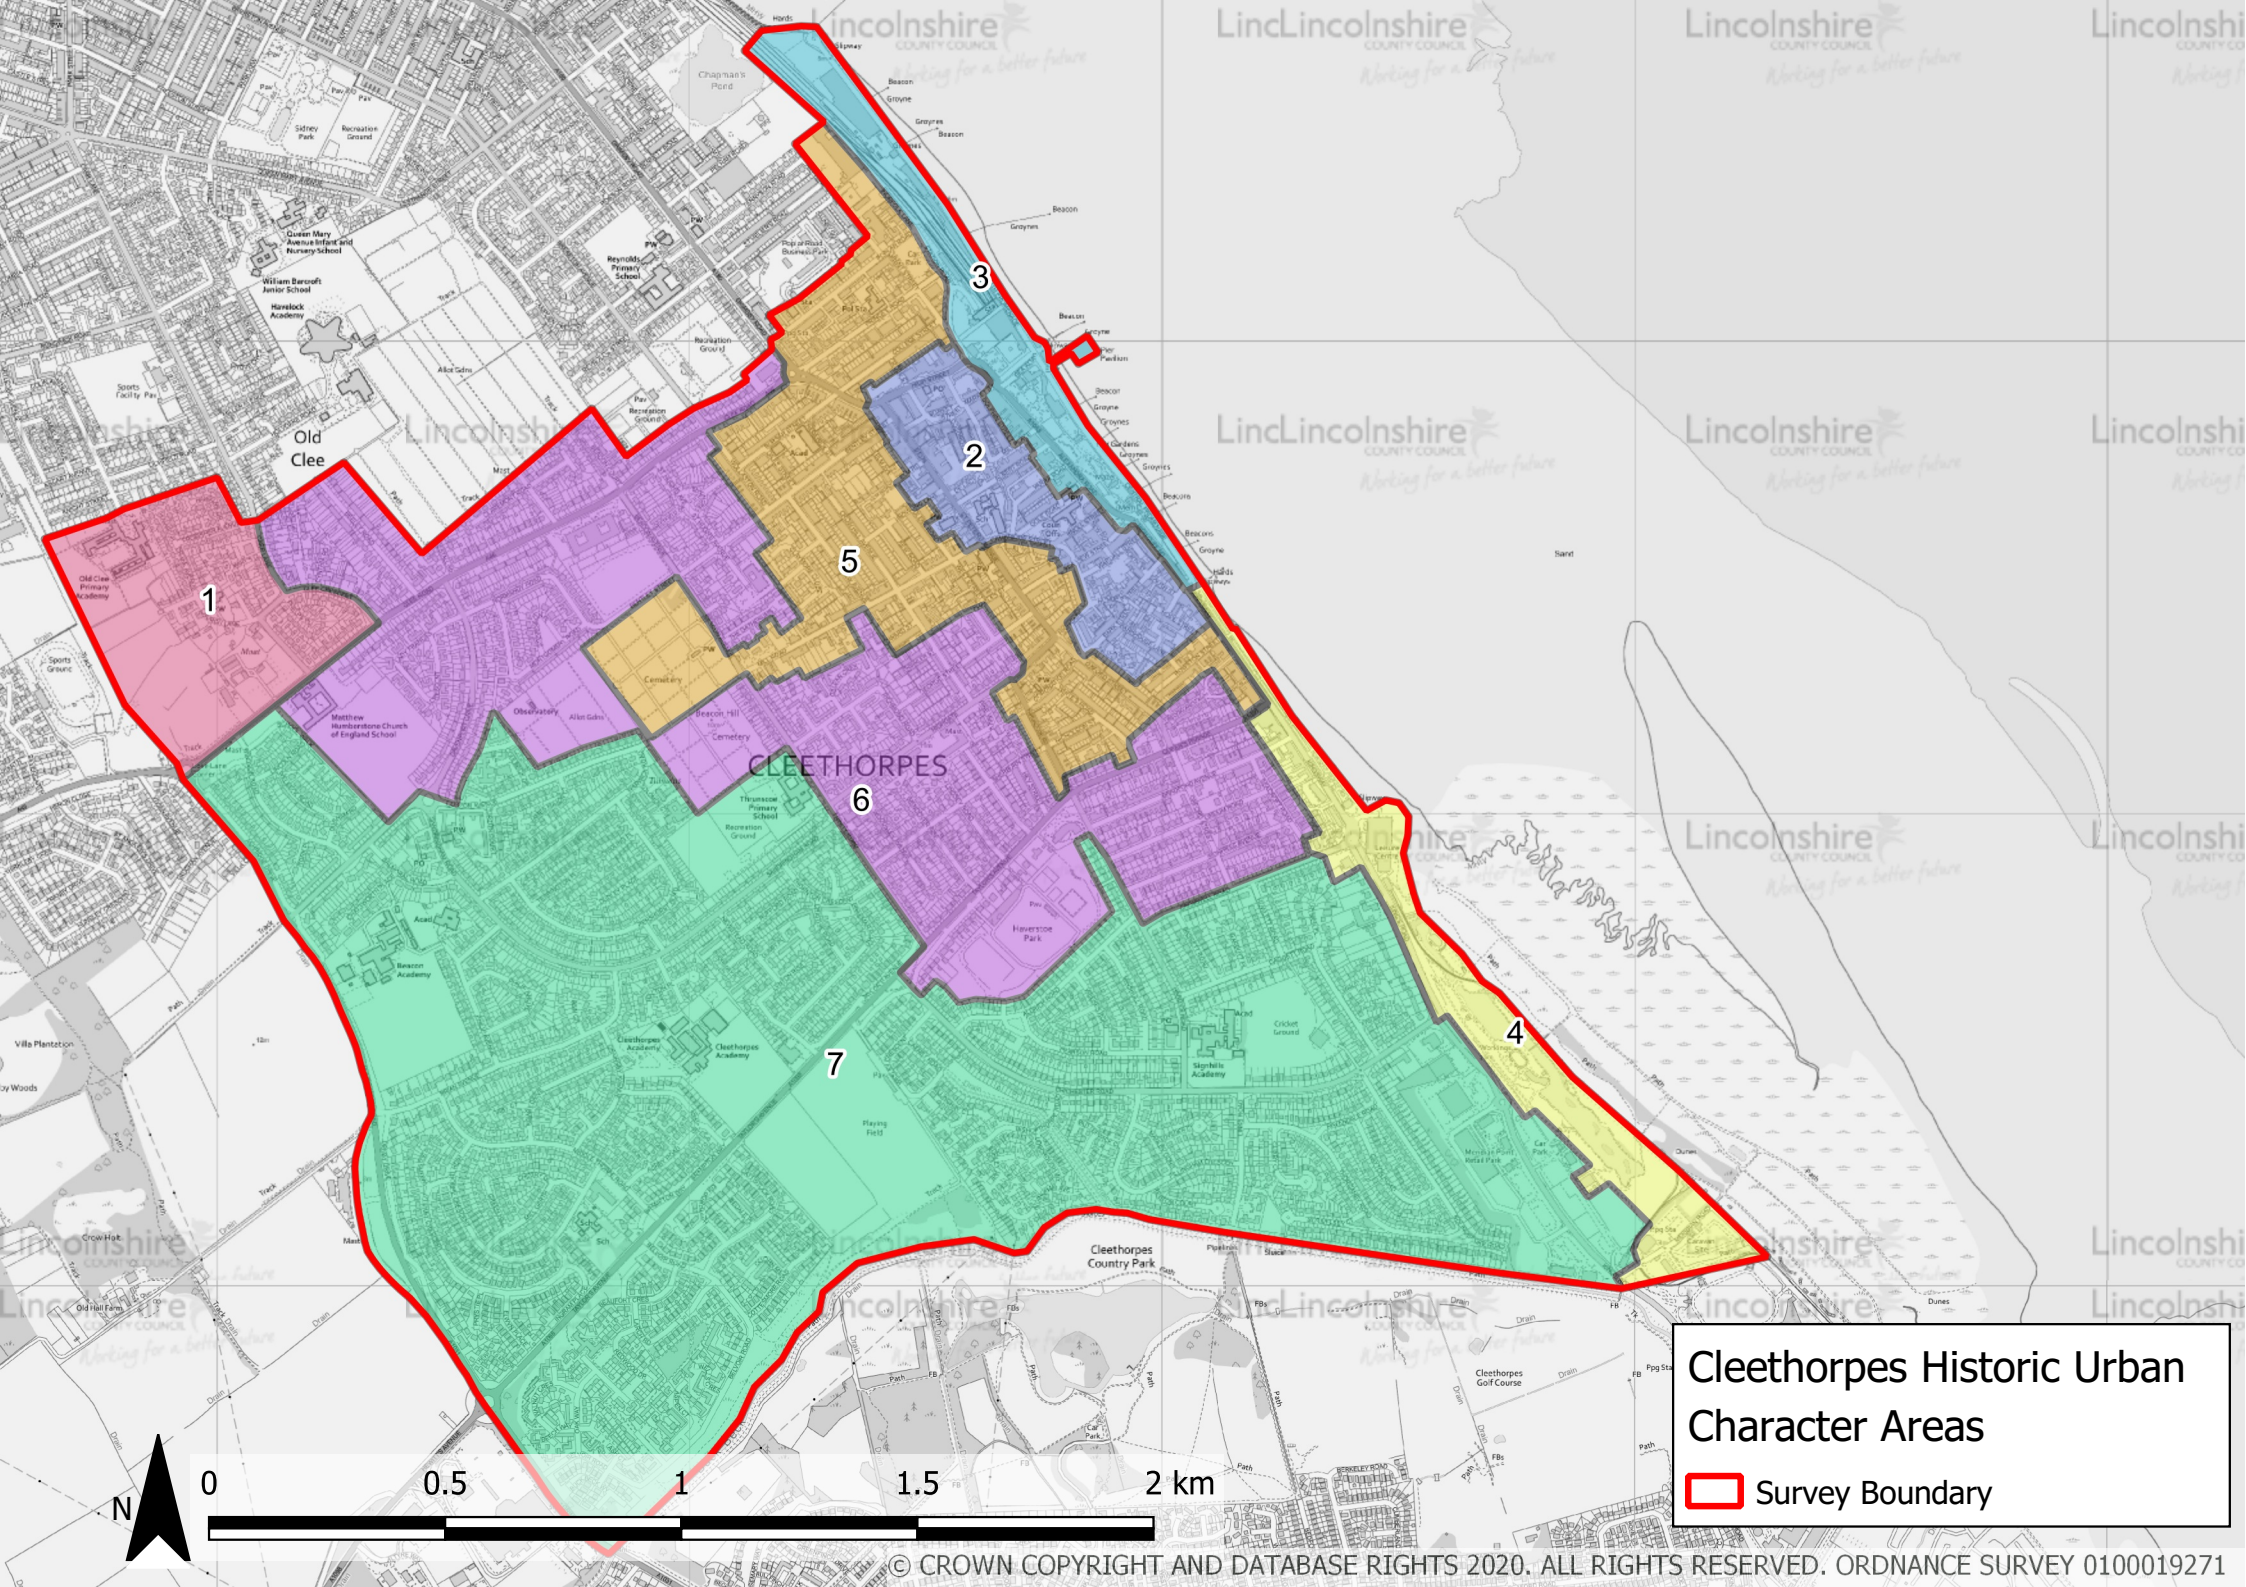

How to use the Historic Urban Character Maps

The Historic Urban Character Area (HUCA) maps show the individual Historic Urban Character Types (HUCTs) that make up the Historic Urban Character Area. For example HUCA 7 is predominantly 'Modern Fields' and Parliamentary enclosure with interspersed 'bungalows', 'farmsteads' and commercial HUCTs such as the 'scrap yard' and 'caravan park'. These maps also show the known archaeological monuments and buildings in the area.

The Key contains all of the data which is kept in the Historic Environment Record (HER) and on the National Heritage List for England (NHLE). All are categorised to demonstrate date.

Monument Points, Lines and Polygons – Data held by the Historic Environment Record for Lincolnshire. Each item has a unique identifying number (i.e. MLI12345), which is used to hold as much information as is known about the monument.

Mini map - shows where the HUCA fits into the wider town.

Cleethorpes Historic Urban Character Areas
Survey Boundary

- Key**
- Survey Boundary
- Designated Heritage Assets**
- Conservation Areas
- Listed Buildings**
- Early-medieval
 - Post-medieval
- Non-designated Heritage Assets**
- Monument Point**
- ▲ Roman
 - ▲ Early-medieval
 - ▲ Medieval
 - ▲ Post-medieval
 - ▲ Modern
- Monument Polygons**
- Early-medieval
 - Medieval
 - Post-medieval