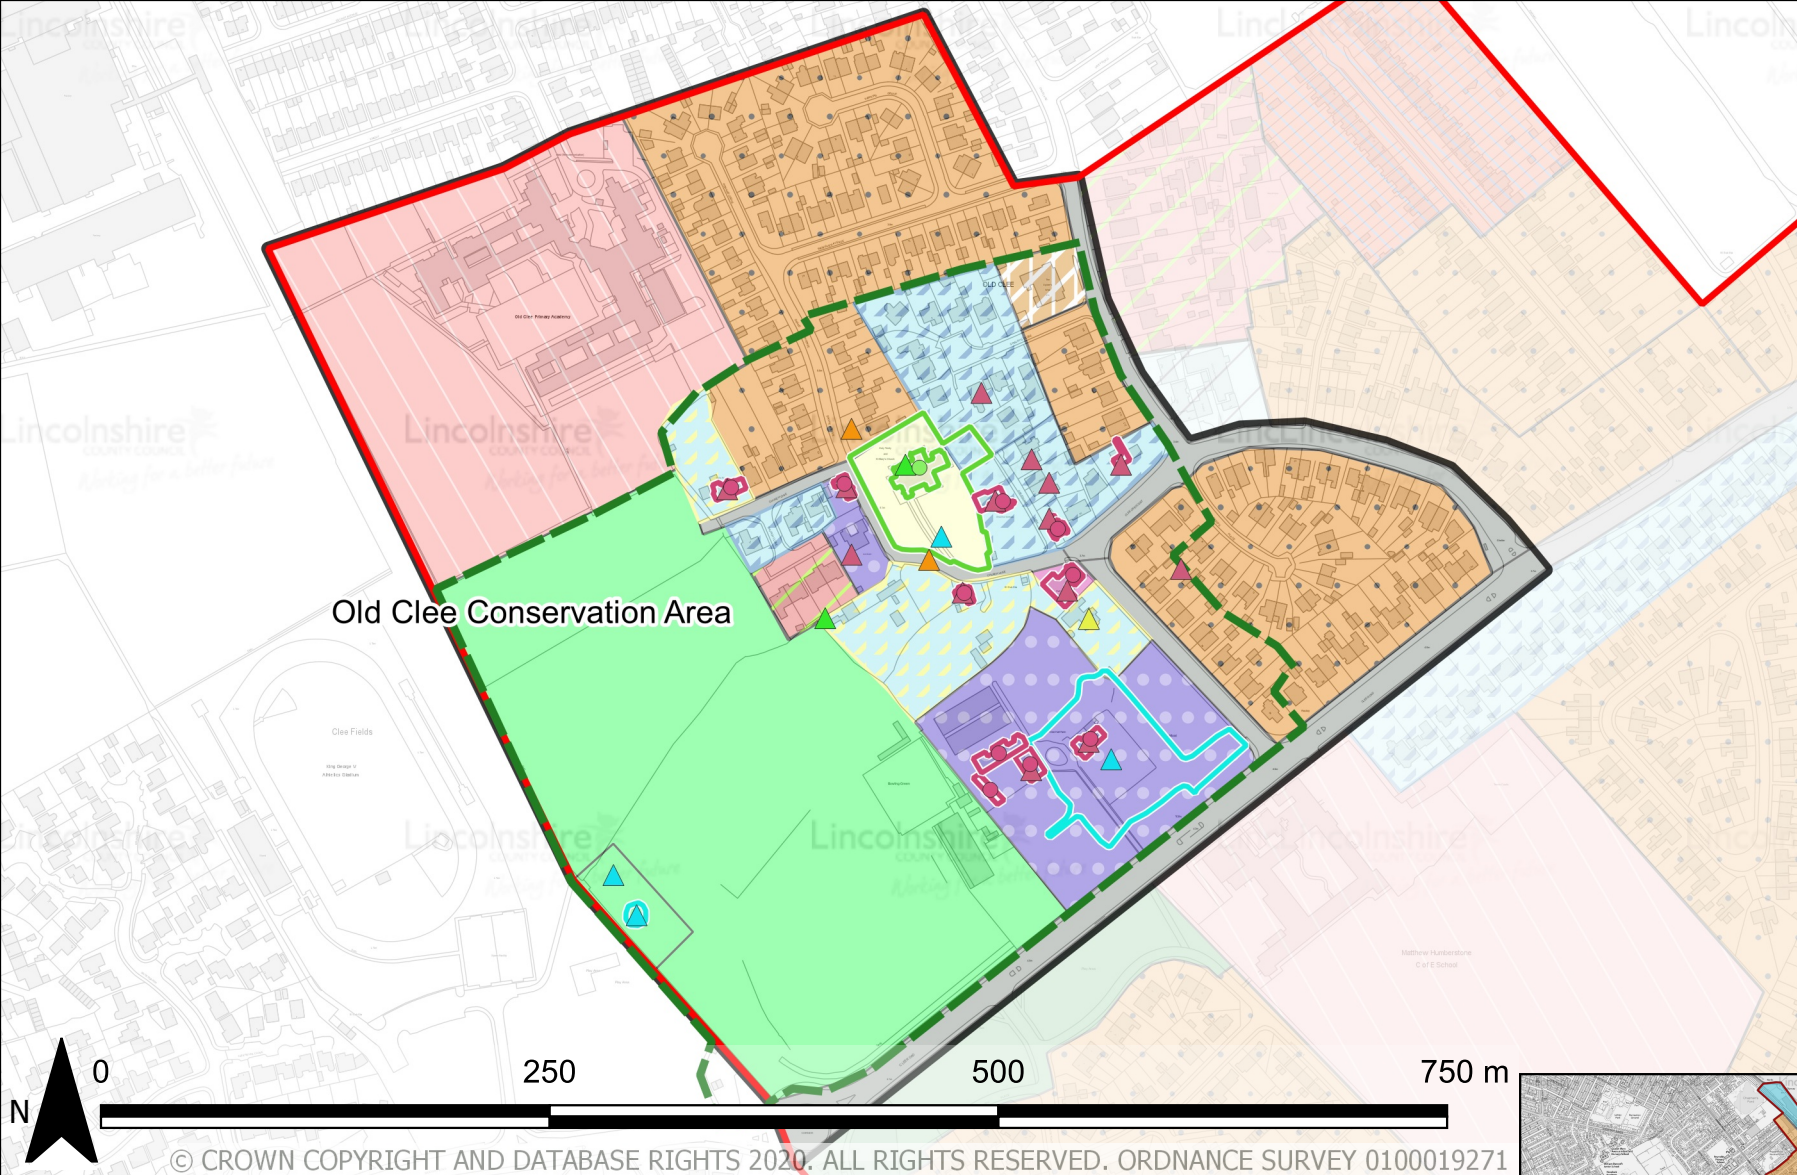

How to use the Historic Urban Character Maps

The Historic Urban Character Area (HUCA) maps show the individual Historic Urban Character Types (HUCTs) that make up the Historic Urban Character Area. For example HUCA 7 is predominantly 'Modern Fields' and Parliamentary enclosure with interspersed 'bungalows', 'farmsteads' and commercial HUCTs such as the 'scrap yard' and 'caravan park'. These maps also show the known archaeological monuments and buildings in the area.

The Key contains all of the data which is kept in the Historic Environment Record (HER) and on the National Heritage List for England (NHLE). All are categorised to demonstrate date.

Monument Points, Lines and Polygons – Data held by the Historic Environment Record for Lincolnshire. Each item has a unique identifying number (i.e. MLI12345), which is used to hold as much information as is known about the monument.

Mini map - shows where the HUCA fits into the wider town.

Cleethorpes Historic Urban Character Areas
Survey Boundary

- Key**
- Survey Boundary
- Designated Heritage Assets**
- Conservation Areas
- Listed Buildings**
- Early-medieval
 - Post-medieval
- Non-designated Heritage Assets**
- Monument Point**
- ▲ Roman
 - ▲ Early-medieval
 - ▲ Medieval
 - ▲ Post-medieval
 - ▲ Modern
- Monument Polygons**
- Early-medieval
 - Medieval
 - Post-medieval