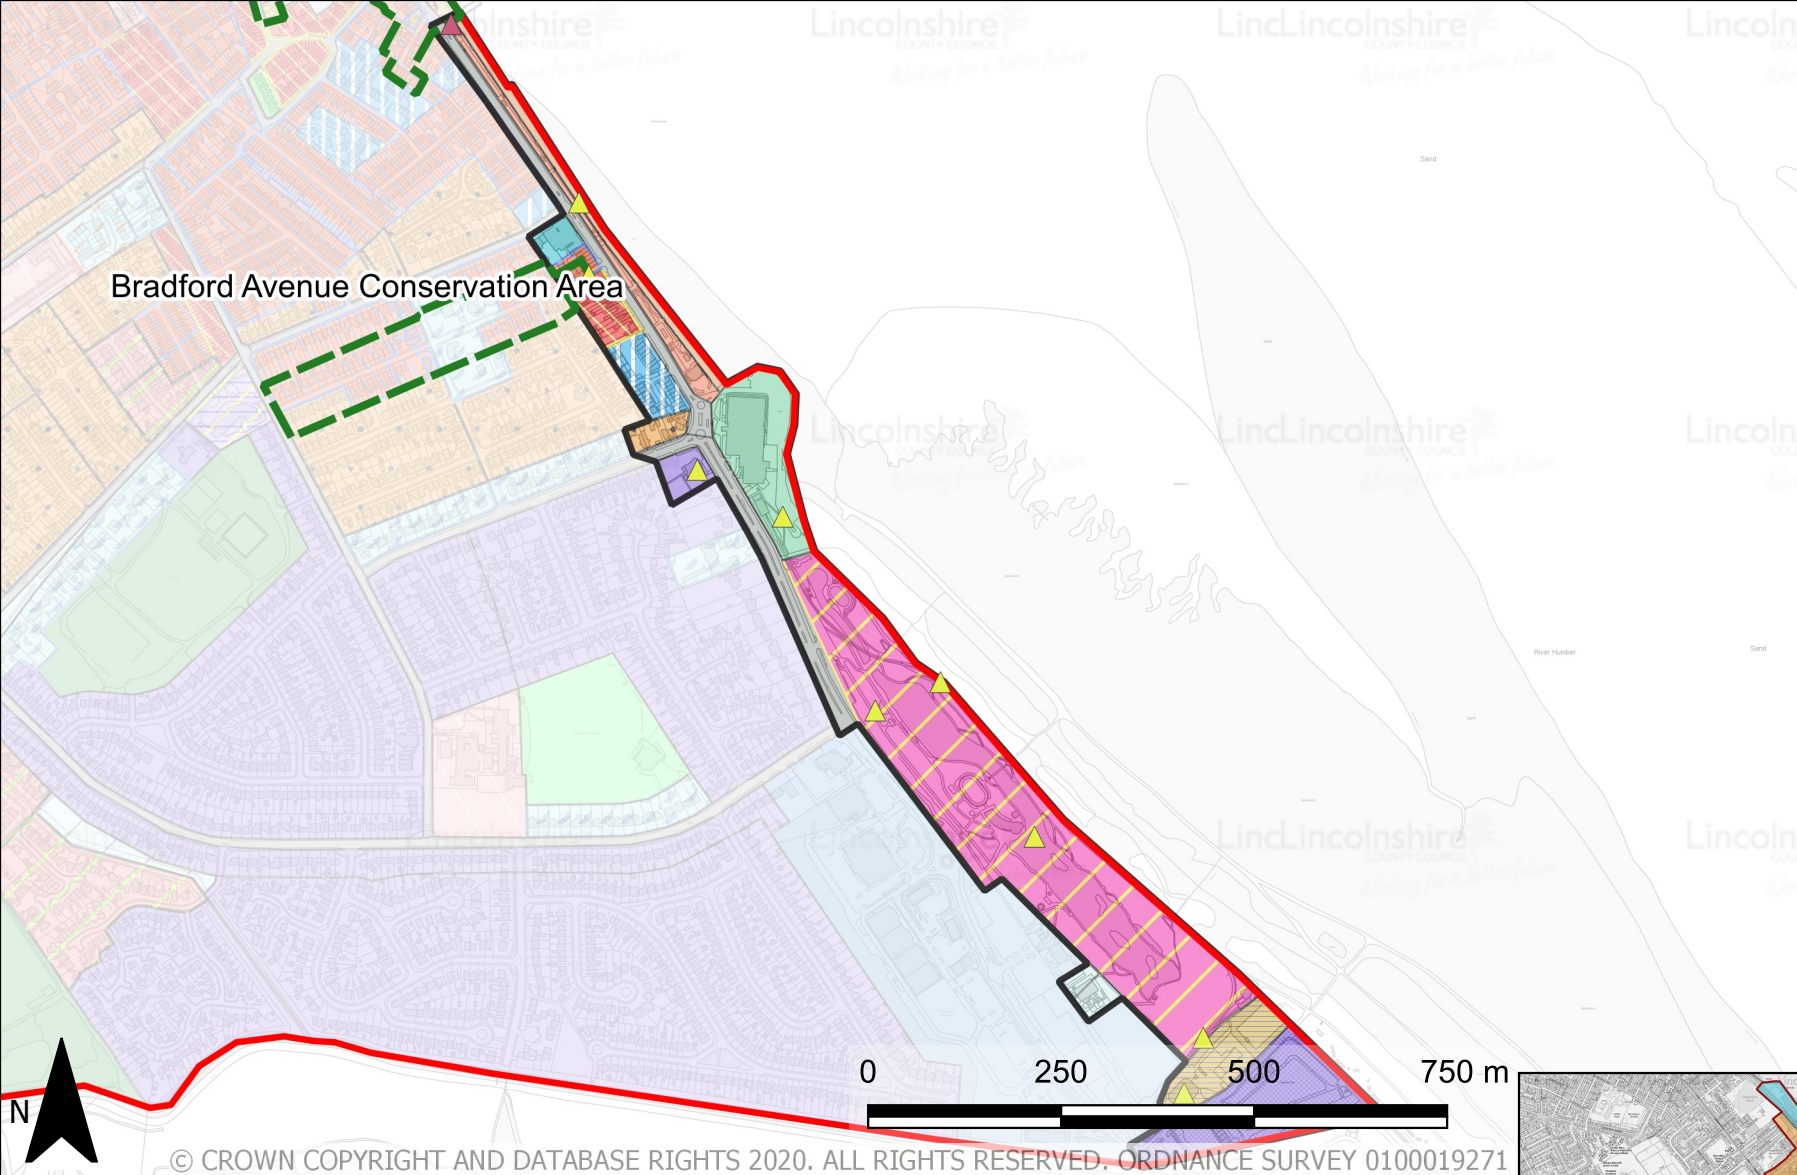

1. **Key**
2. Survey Boundary
   - **Designated Heritage Assets**
   - Conservation Areas
   - **Non-designated Heritage Assets**
   - **Monument Point**
   - ▲ Post-medieval
   - ▲ Modern

© CROWN COPYRIGHT AND DATABASE RIGHTS 2020. ALL RIGHTS RESERVED. ORDNANCE SURVEY 0100019271

Historic Urban Character Types within HUCA 4

 Caravan park	 Ornamental garden	 Terraced housing (19thC)
 Coastal recreation	 Other	 Terraced housing (20thC)
 Flats and apartments	 Promenade	
 Leisure centre	 Sewerage