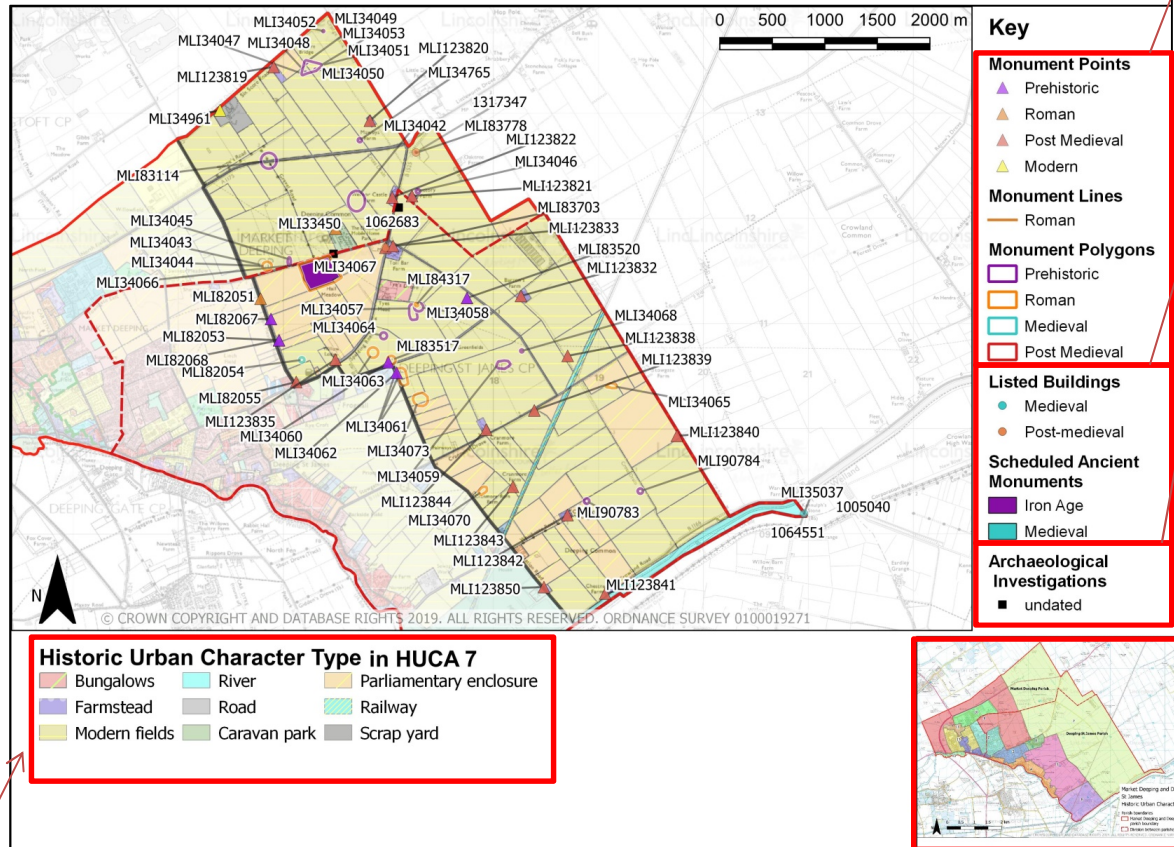

How to use the Historic Urban Character Maps

The Historic Urban Character Area (HUCA) maps show the individual Historic Urban Character Types (HUCTs) that make up the Historic Urban Character Area. For example HUCA 7 is predominantly 'Modern Fields' and Parliamentary enclosure with interspersed 'bungalows', 'farmsteads' and commercial HUCTs such as the 'scrap yard' and 'caravan park'. These maps also show the known archaeological monuments and buildings in the area.

The Key contains all of the data which is kept in the Historic Environment Record (HER) and on the National Heritage List for England (NHLE). All are categorised to demonstrate date.

Monument Points, Lines and Polygons – Data held by the Historic Environment Record for Lincolnshire. Each item has a unique identifying number (i.e. MLI12345), which is used to hold as much information as is known about the monument.

Listed Buildings, Scheduled Ancient Monuments, Conservation Areas, Registered Parks and Gardens, – Designated Heritage Assets, a statutory list kept by the NHLE of all monuments which are of national importance. Each point has a unique identifying number (i.e. 1062683).

Archaeological Investigations – Reports from archaeological investigations which are held in the HER.

Historic Urban Character Types, Type – refined descriptive type showing the character of the individual block in present day.

Mini map - shows where the HUCA fits into the wider town.