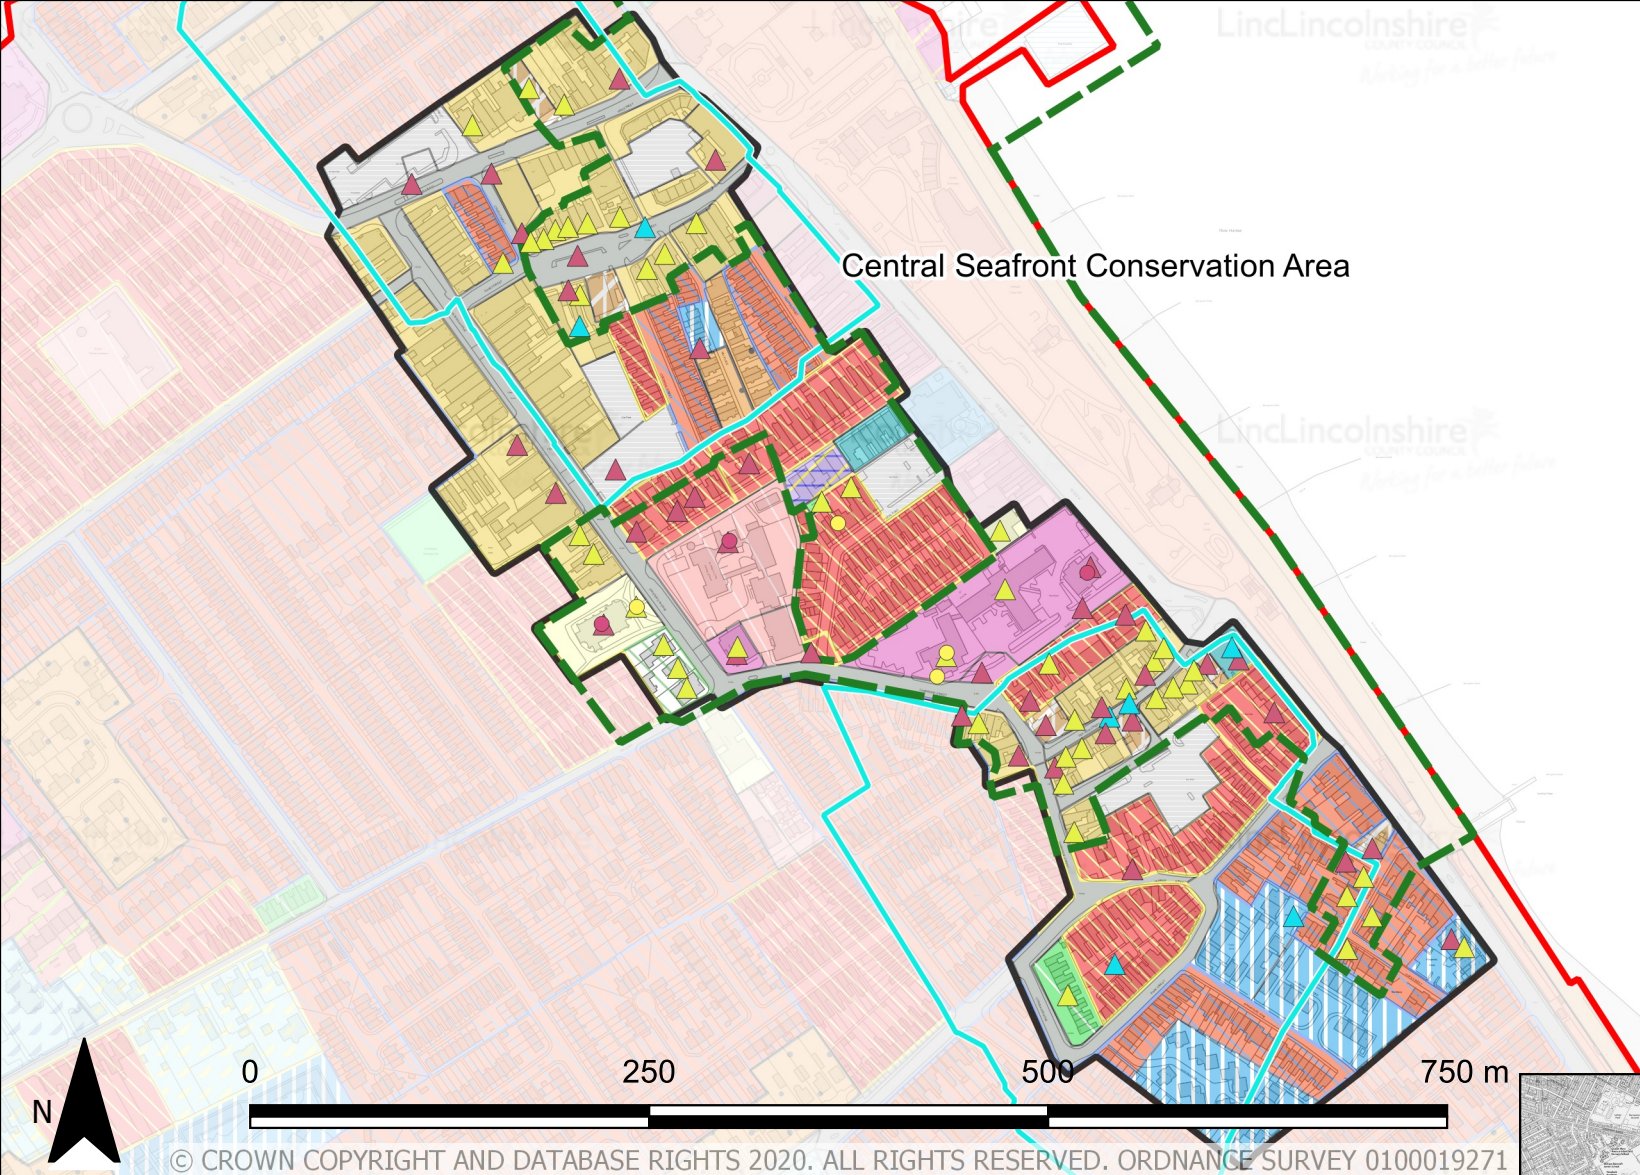

How to use the Historic Urban Character Maps

The Historic Urban Character Area (HUCA) maps show the individual Historic Urban Character Types (HUCTs) that make up the Historic Urban Character Area. For example HUCA 7 is predominantly 'Modern Fields' and Parliamentary enclosure with interspersed 'bungalows', 'farmsteads' and commercial HUCTs such as the 'scrap yard' and 'caravan park'. These maps also show the known archaeological monuments and buildings in the area.

The Key contains all of the data which is kept in the Historic Environment Record (HER) and on the National Heritage List for England (NHLE). All are categorised to demonstrate date.

Monument Points, Lines and Polygons – Data held by the Historic Environment Record for Lincolnshire. Each item has a unique identifying number (i.e. MLI12345), which is used to hold as much information as is known about the monument.

Mini map - shows where the HUCA fits into the wider town.

Cleethorpes Historic Urban Character Areas
Survey Boundary

- Key**
- Survey Boundary
- Designated Heritage Assets**
- Conservation Areas
- Listed Buildings**
- Early-medieval
 - Post-medieval
- Non-designated Heritage Assets**
- Monument Point**
- ▲ Roman
 - ▲ Early-medieval
 - ▲ Medieval
 - ▲ Post-medieval
 - ▲ Modern
- Monument Polygons**
- Early-medieval
 - Medieval
 - Post-medieval

Cleethorpes Historic Urban Character Areas
 Survey Boundary

- Key**
- Survey Boundary
 - Designated Heritage Assets**
 - Conservation Areas
 - Listed Buildings**
 - Post-medieval
 - Modern
 - Non-designated Heritage Assets**
 - Monument Point**
 - ▲ Medieval
 - ▲ Post-medieval
 - ▲ Modern
 - Monument Polygons**
 - Medieval