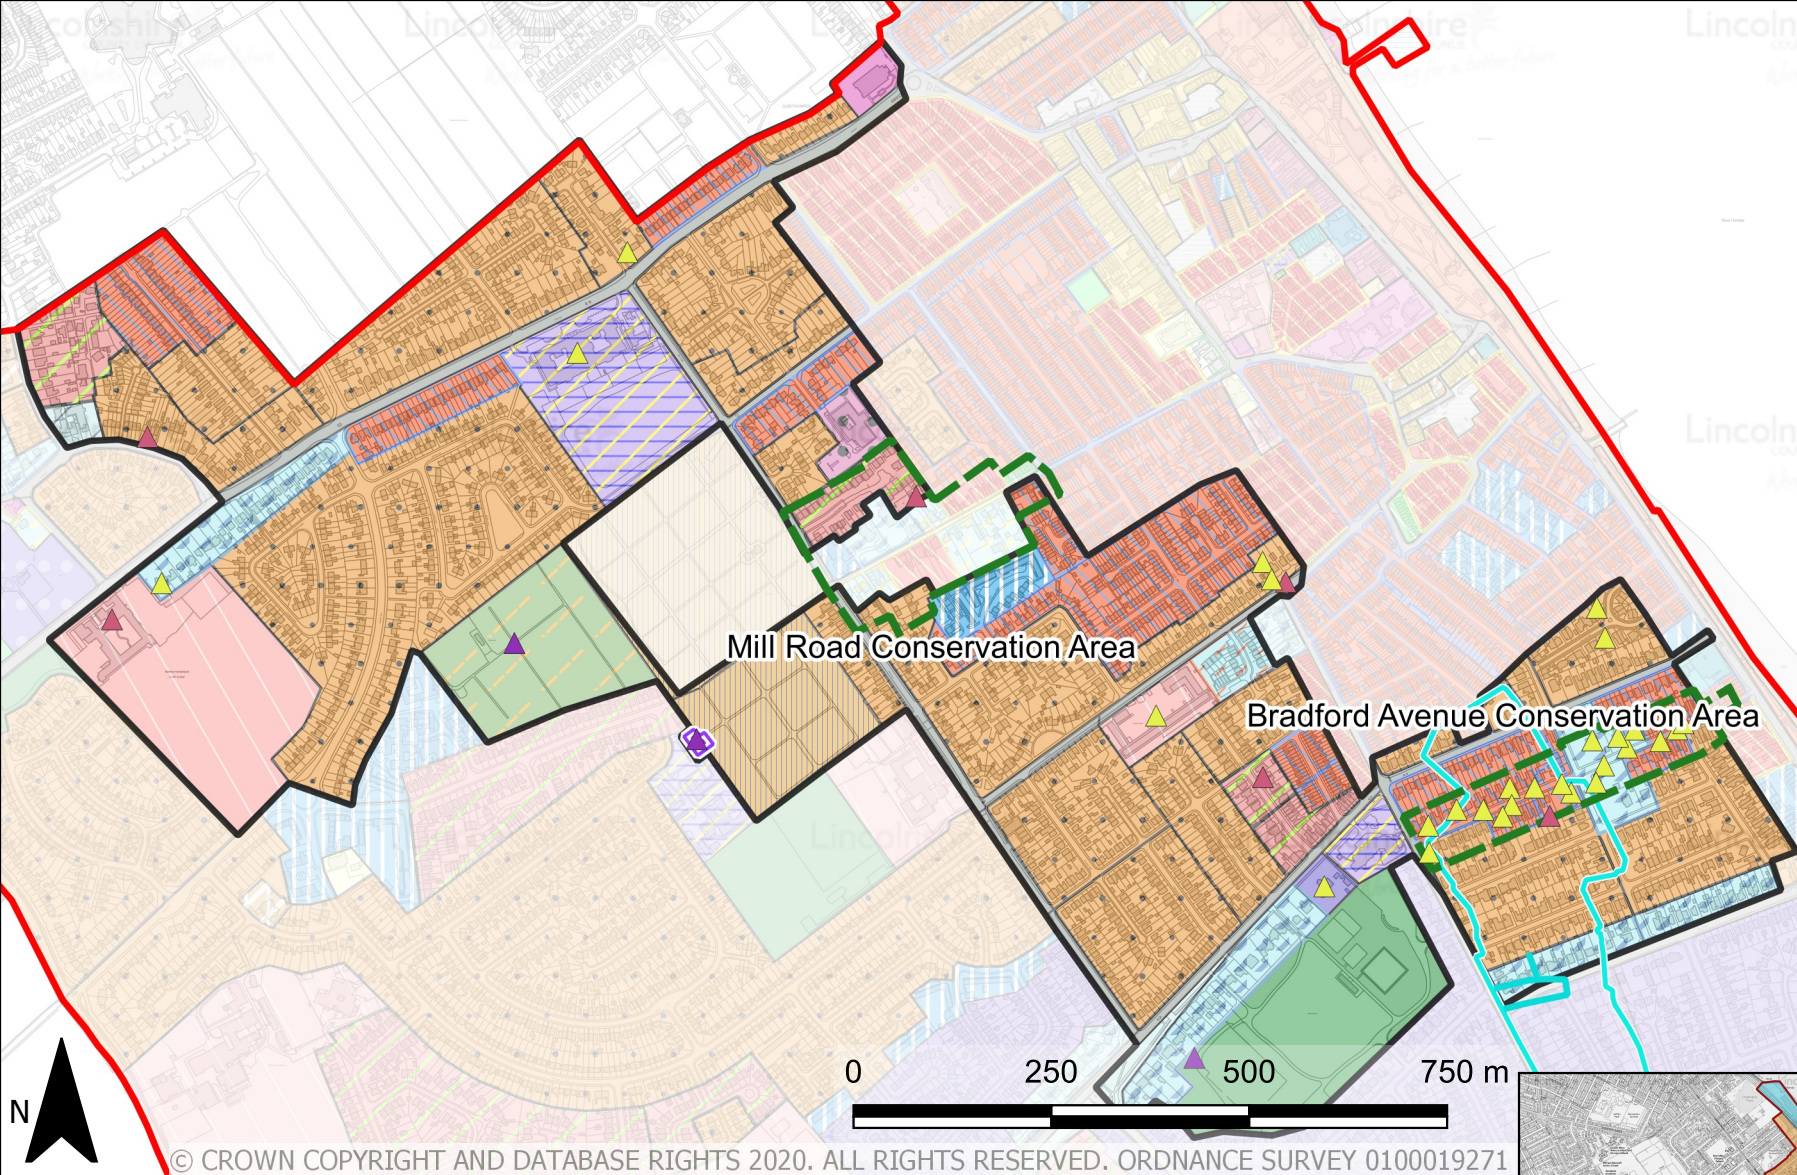

1. **Key**
2. Survey Boundary
   - **Designated Heritage Assets**
   - Conservation Areas
   - Scheduled Monuments
   - **Non-designated Heritage Assets**
   - **Monument Point**
   - ▲ Prehistoric
   - ▲ Post-medieval
   - ▲ Modern
   - **Monument Lines**
   - Medieval
   - **Monument Polygons**
   - Medieval

Mill Road Conservation Area

Bradford Avenue Conservation Area