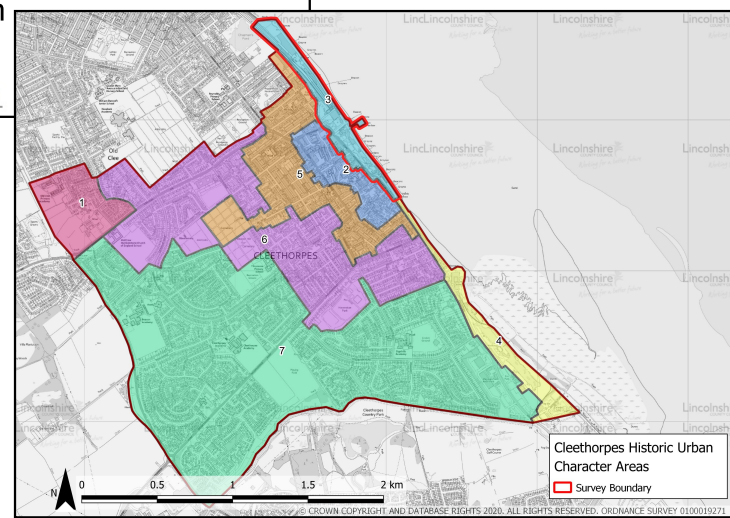

Cleethorpes Historic Urban Character Areas
 Survey Boundary