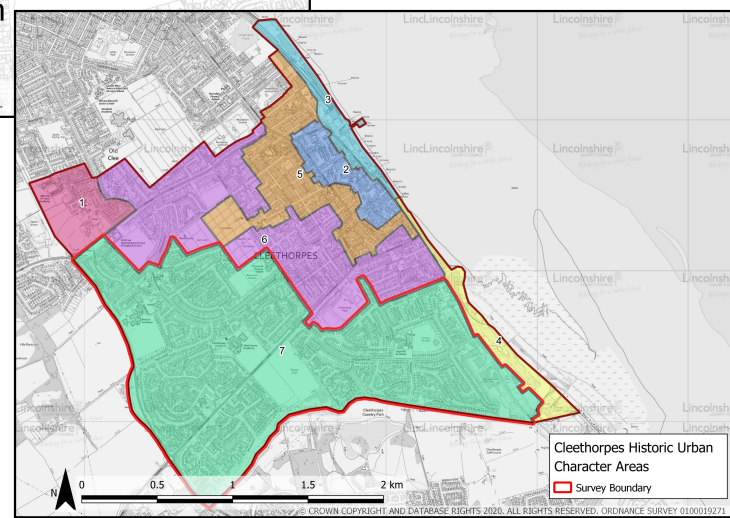

Cleethorpes Historic Urban Character Areas
 Survey Boundary