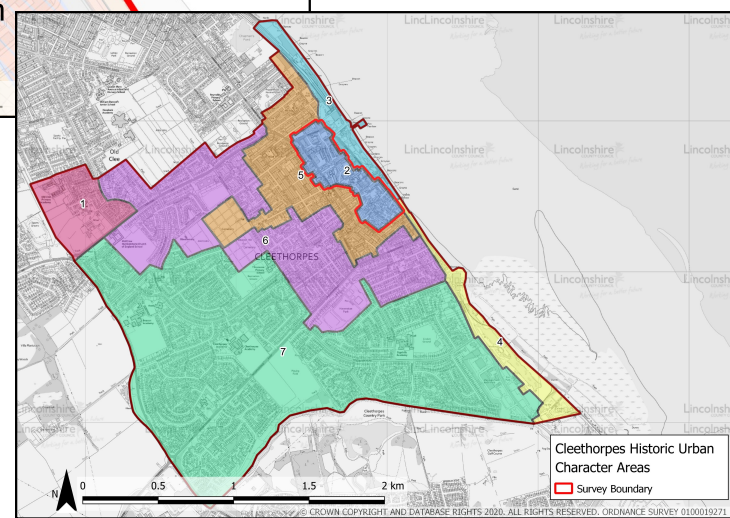

1. **Key**
2. Survey Boundary
   - **Designated Heritage Assets**
   - Conservation Areas
   - **Listed Buildings**
   - Post-medieval
   - Modern
   - **Non-designated Heritage Assets**
   - **Monument Point**
   - ▲ Medieval
   - ▲ Post-medieval
   - ▲ Modern
   - **Monument Polygons**
   - Medieval

Historic Urban Character Types within HUCA 2

 Almshouses	 Flats and apartments	 Semi-detached housing (20thC)
 Car park	 Garage	 Shops
 Care home	 Hotel	 Terraced housing (19thC)
 Chapel, Church	 Offices	 Terraced housing (20thC)
 Civic centre, Hall	 Public house	
 Education	 Road