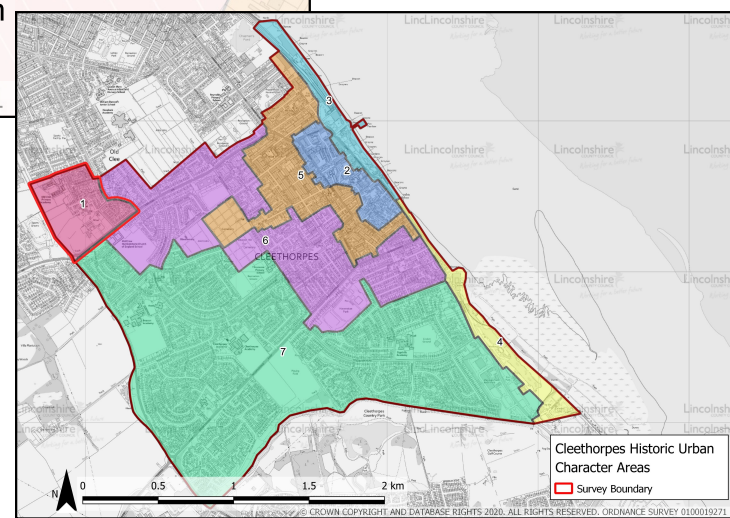

Cleethorpes Historic Urban Character Areas
 Survey Boundary