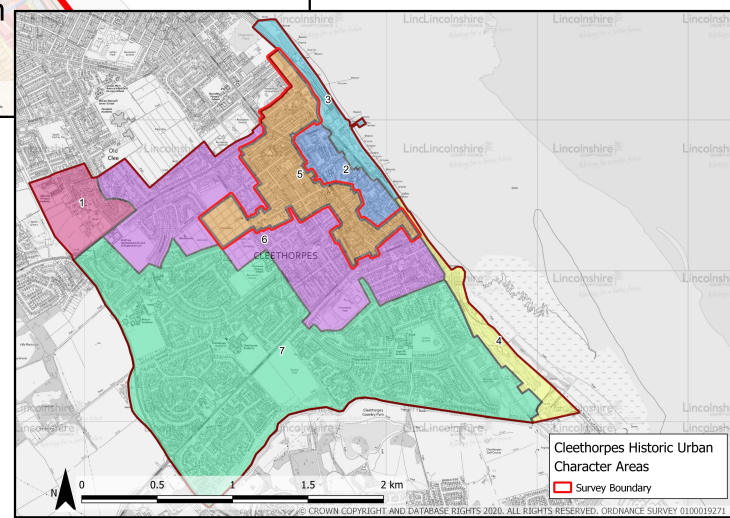

Cleethorpes Historic Urban Character Areas
 Survey Boundary